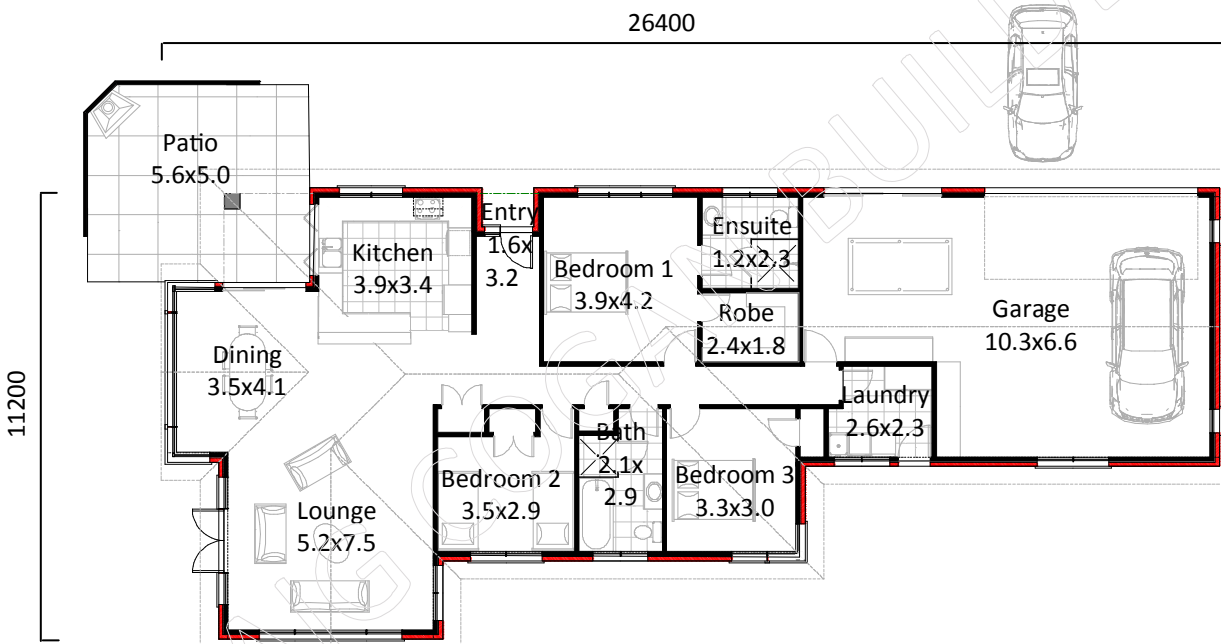

# Tawa 233m<sup>2</sup>

Tawa | 3 Bedrooms | Floor Area 233m<sup>2</sup>